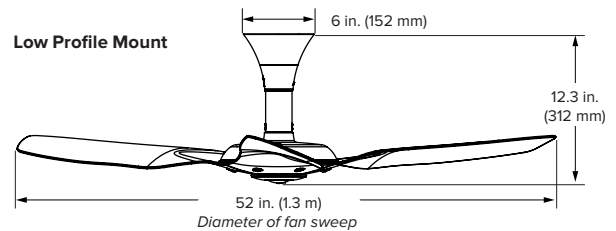

AMERICAS
HAIKUHOME.COM
855-694-2458

CANADA
HAIKUHOME.COM/CA
844-924-4277

AUSTRALIA
HAIKUHOME.COM/AU
1-300-244-277

SINGAPORE
HAIKUHOME.COM/SG
+65 6709 8500

MALAYSIA
+603 5565 0888