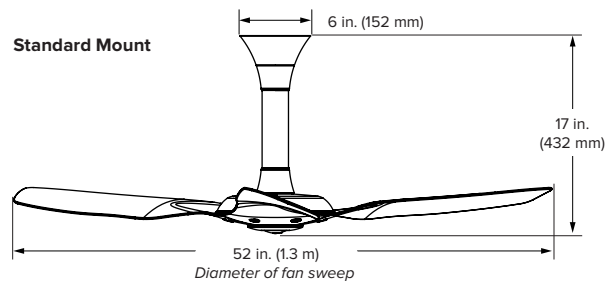

AMERICAS
HAIKUHOME.COM
855-694-2458

CANADA
HAIKUHOME.COM/CA
844-924-4277

AUSTRALIA
HAIKUHOME.COM/AU
1-300-244-277

SINGAPORE
HAIKUHOME.COM/SG
+65 6709 8500

MALAYSIA
+603 5565 0888