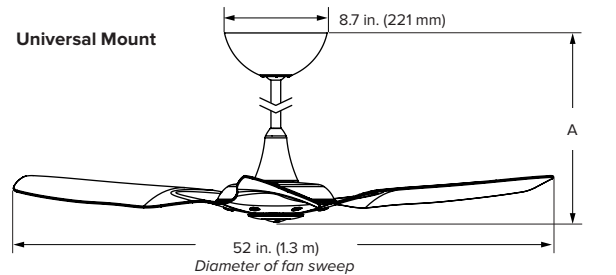

AMERICAS
HAIKUHOME.COM
855-694-2458

CANADA
HAIKUHOME.COM/CA
844-924-4277

AUSTRALIA
HAIKUHOME.COM/AU
1-300-244-277

SINGAPORE
HAIKUHOME.COM/SG
+65 6709 8500

MALAYSIA
+603 5565 0888