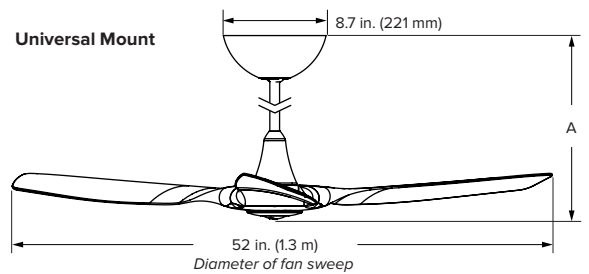

52

60

I Series combines Haiku Fans' award-winning design and cutting-edge SenseME® technology, providing efficient comfort and reduced energy costs year-round.

ICONIC DESIGN, INCREDIBLE PERFORMANCE

- **Airfoils** — Matrix composite; 52-inch (1.3-meter) diameter
- **Airfoil Finishes** — Black or white
- **Motor** — EC motor with digital inverter drive
- **Controls** — Remote control (included), Haiku Home mobile app¹, Haiku Wall Control (optional), or Amazon Alexa-enabled devices (optional)
- **Onboard Sensors** — Ambient and surface temperature, relative humidity, and passive infrared sensors enable SenseME technology
- **Environment** — Indoor or outdoor covered use
- **Accessories** — Haiku Light Kit and Haiku Wall Control. See respective spec sheets for details. A Tall Ceiling Kit and Stabilizer Kit are available for ceilings 14 feet (4.3 meters) or taller.

Finishes

Technical Specifications — Universal Mount

Model number²		K3127-X2-XX-XX-02-X-01		
Included	Extension tube lengths	7 in. (178 mm)	20 in. (508 mm)	32 in. (813 mm)
	Height (A)	15.7 in. (399 mm)	28.7 in. (729 mm)	40.7 in. (1034 mm)
Optional	Tall Ceiling Kit tube lengths³	48 in. (1219 mm)	60 in. (1524 mm)	
	Height (A)	56.7 in. (1440 mm)	68.7 in. (1745 mm)	
Weight⁴		13 (5.9 kg)		
Operating voltage		100–240 VAC, 1Φ, 50–60 Hz		
Watts (min/max)		2.39/31.51 W		
Amps (min/max)		0.048/0.27 A		
Fan speed (min/max)		7 speeds (48.5/200 RPM)		
Sound level at max speed⁵		< 35 dBA		

Technical Specifications — Standard Mount

Model number²		K3127-A2-XX-XX-02-X-01		
Weight⁴		14 lb (6.4 kg)		
Operating voltage		100–240 VAC, 1Φ, 50–60 Hz		
Watts (min/max)		2.41/31.94 W		
Amps (min/max)		0.048/0.27 A		
Fan speed (min/max)		7 speeds (48.5/200 RPM)		
Sound level at max speed⁵		< 35 dBA		

Technical Specifications — Low Profile Mount