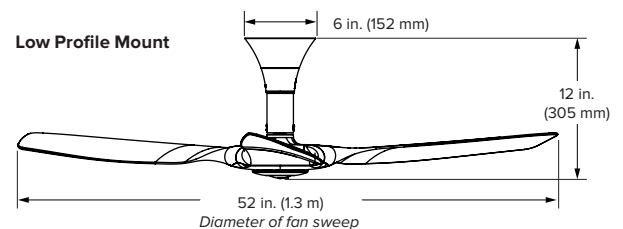

Technical Specifications — Low Profile Mount

Model number²		K3127-SO-XX-XX-02-X-01		
Weight⁴		14 lb (6.4 kg)		
Operating voltage		100–240 VAC, 1Φ, 50–60 Hz		
Watts (min/max)		1.66/22.61 W		
Amps (min/max)		0.041/0.346 A		
Fan speed (min/max)		7 speeds (48.5/177 RPM)		
Sound level at max speed⁵		< 35 dBA