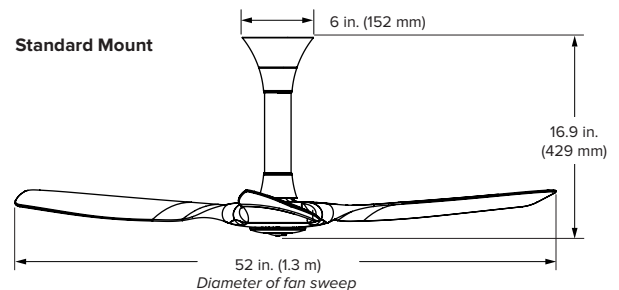

Technical Specifications — Standard Mount

Model number²		K3127-A2-XX-XX-02-X-01		
Weight⁴		14 lb (6.4 kg)		
Operating voltage		100–240 VAC, 1Φ, 50–60 Hz		
Watts (min/max)		2.41/31.94 W		
Amps (min/max)		0.048/0.27 A		
Fan speed (min/max)		7 speeds (48.5/200 RPM)		
Sound level at max speed⁵		< 35 dBA