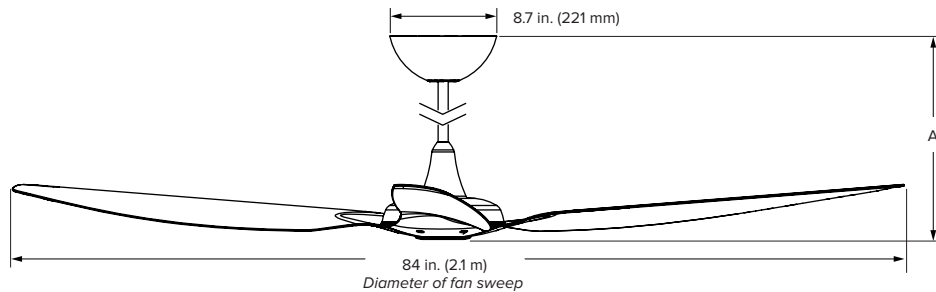

AMERICAS
HAIKUHOME.COM
855-694-2458

CANADA
HAIKUHOME.COM/CA
844-924-4277

AUSTRALIA
HAIKUHOME.COM/AU
1-300-244-277

SINGAPORE
HAIKUHOME.COM/SG
+65 6709 8500

MALAYSIA
+603 5565 0888