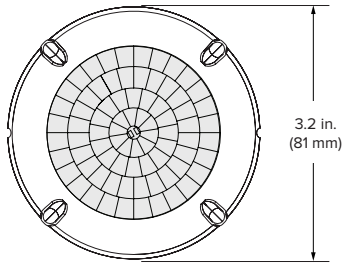

Accessory:

Occupancy Sensor

TECHNICAL SPECIFICATIONS

FEATURES

- Seamlessly integrated into the fixture
- 360 degrees of monitoring coverage to automatically turn the light on when a space is occupied and off when it's vacant
- Timed delay turns light off after space is vacant for 10 minutes