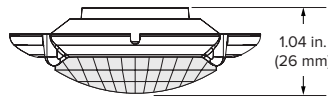

Accessory:

Occupancy Sensor

TECHNICAL SPECIFICATIONS

FEATURES

- Seamlessly integrated into the fixture
- 360 degrees of monitoring coverage to automatically turn the light on when a space is occupied and off when it's vacant
- Timed delay turns light off after space is vacant for 10 minutes