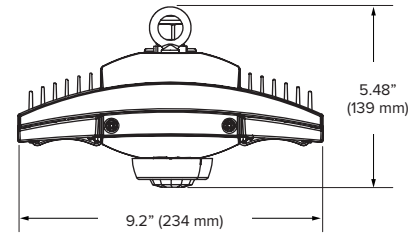

Accessory:

Occupancy Sensor

TECHNICAL SPECIFICATIONS

FEATURES

- Seamlessly integrated into the fixture
- 360 degrees of monitoring coverage to automatically turn the light on when a space is occupied and off when it's vacant
- Timed delay turns light off after space is vacant for 10 minutes