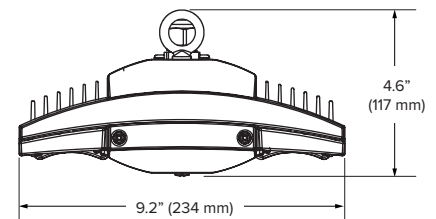

Certified to UL 1598 and CSA C22.2 No.250.0

AMERICAS
HAIKUHOME.COM
855-694-2458

CANADA
HAIKUHOME.COM/CA
844-924-4277

AUSTRALIA
HAIKUHOME.COM/AU
1-300-244-277

HONG KONG
HAIKUHOME.COM/HK
+852 2836 5808

SINGAPORE
HAIKUHOME.COM/SG
+65 6709 8500

MALAYSIA
+603 5565 0888