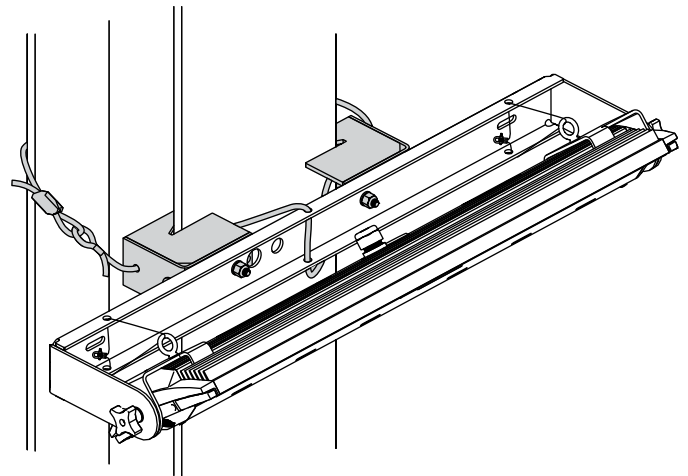

Accessory:

Wall/Column Mount

TECHNICAL SPECIFICATIONS

FEATURES

- Rotate fixture 360 degrees for direct, focused light
- Constructed from super-durable aluminum
- Built to last, even in tough spaces
- Compatible with I-beams

AMERICAS
HAIKUHOME.COM
855-694-2458

CANADA
HAIKUHOME.COM/CA
844-924-4277

AUSTRALIA
HAIKUHOME.COM/AU
1-300-244-277

HONG KONG
HAIKUHOME.COM/HK
+852 2836 5808

SINGAPORE
HAIKUHOME.COM/SG
+65 6709 8500

MALAYSIA
+603 5565 0888