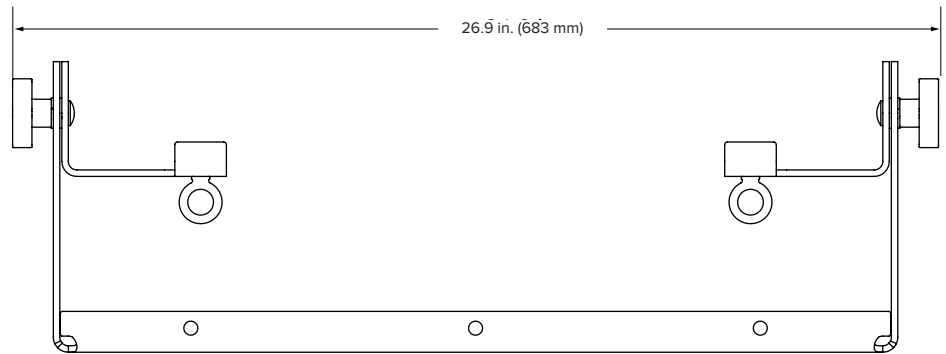

Accessory:

Wall/Column Mount

TECHNICAL SPECIFICATIONS

FEATURES

- Rotate fixture 360 degrees for direct, focused light
- Constructed from super-durable aluminum
- Built to last, even in tough spaces
- Compatible with I-beams

AMERICAS
HAIKUHOME.COM
855-694-2458

CANADA
HAIKUHOME.COM/CA
844-924-4277

AUSTRALIA
HAIKUHOME.COM/AU
1-300-244-277

HONG KONG
HAIKUHOME.COM/HK
+852 2836 5808

SINGAPORE
HAIKUHOME.COM/SG
+65 6709 8500

MALAYSIA
+603 5565 0888