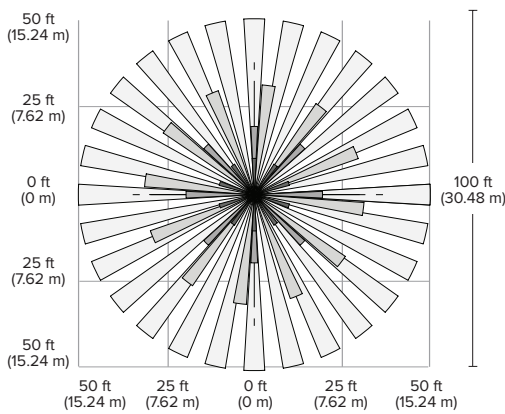

Top View Coverage