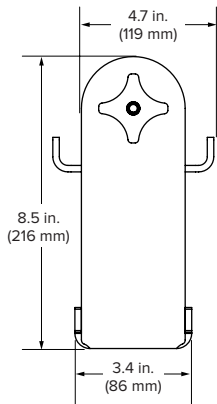

Accessory:

Wall/Column Mount

TECHNICAL SPECIFICATIONS

FEATURES

- Rotate fixture 360 degrees for direct, focused light
- Constructed from super-durable aluminum
- Built to last, even in tough spaces
- Compatible with I-beams

AMERICAS
HAIKUHOME.COM
855-694-2458

CANADA
HAIKUHOME.COM/CA
844-924-4277

AUSTRALIA
HAIKUHOME.COM/AU
1-300-244-277

HONG KONG
HAIKUHOME.COM/HK
+852 2836 5808

SINGAPORE
HAIKUHOME.COM/SG
+65 6709 8500

MALAYSIA
+603 5565 0888