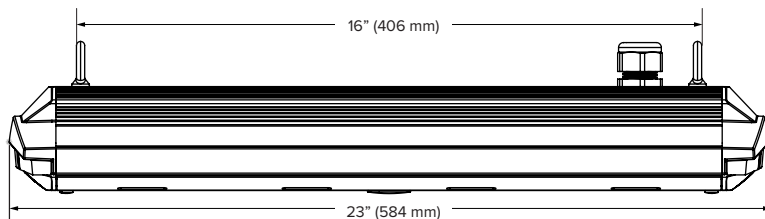

Certified to UL 1598 and CSA C22.2 No.250.0

AMERICAS
HAIKUHOME.COM
855-694-2458

CANADA
HAIKUHOME.COM/CA
844-924-4277

AUSTRALIA
HAIKUHOME.COM/AU
1-300-244-277

HONG KONG
HAIKUHOME.COM/HK
+852 2836 5808

SINGAPORE
HAIKUHOME.COM/SG
+65 6709 8500

MALAYSIA
+603 5565 0888